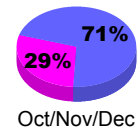

Membership Results
2012-2013

Membership
2011-2012

Month	Net Memb Goal	Actual New Memb	Actual Dropped Memb	Gain/Loss of Memb	Gain/Loss of Memb
Jul/Aug/Sep	13	46	-96	-50	-14
Oct/Nov/Dec	13	44	-108	-64	0
Jan/Feb/Mar	13	0	0	0	10
Totals	39	90	-204	-114	-4

Membership Results 2012-2013

Goal, New, Dropped, Gain/Loss

Comparison of Membership Gain/Loss

Current Year Compared to the Previous Year

Gender Comparison 2012-2013

Jan/Feb/Mar

Male

Female