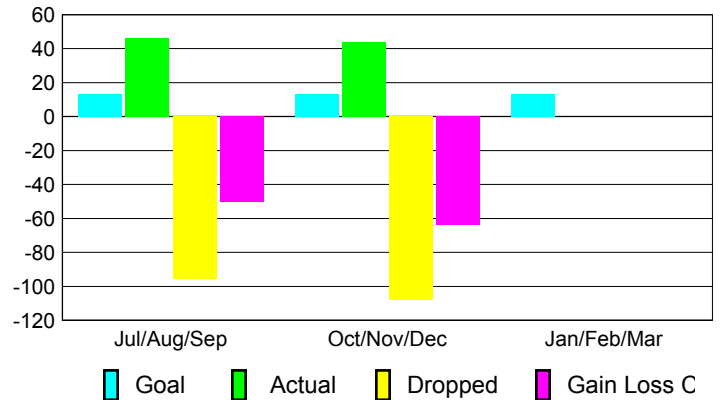

Membership Results 2012-2013

Goal, New, Dropped, Gain/Loss

Comparison of Membership Gain/Loss

Current Year Compared to the Previous Year